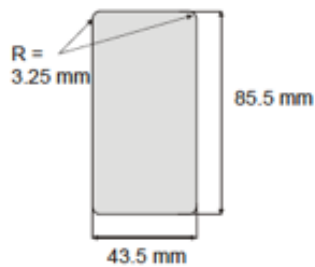

To finish the No-ha handle in the surface of your doorpanel you can choose one of the 5 enamel colours specially developed for the Noha collection.

Thickness ca 2 mm

COVER PLATES

Ready to glue to the lock