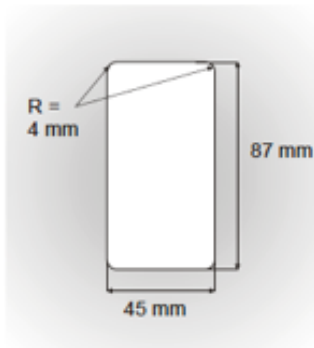

To finish the No-ha handle in the surface of your doorpanel you can choose one of the 5 enamel colours specially developed for the Noha collection.

Thickness ca 2 mm

COVER PLATES

Ready to glue to the lock